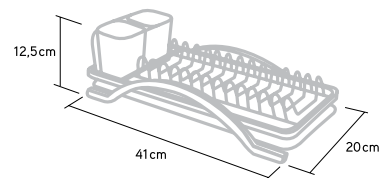

PLASTIC + ALUMINIUM

ref.	Cms		Bar Code
720700	41x20	1/4	8411922439298